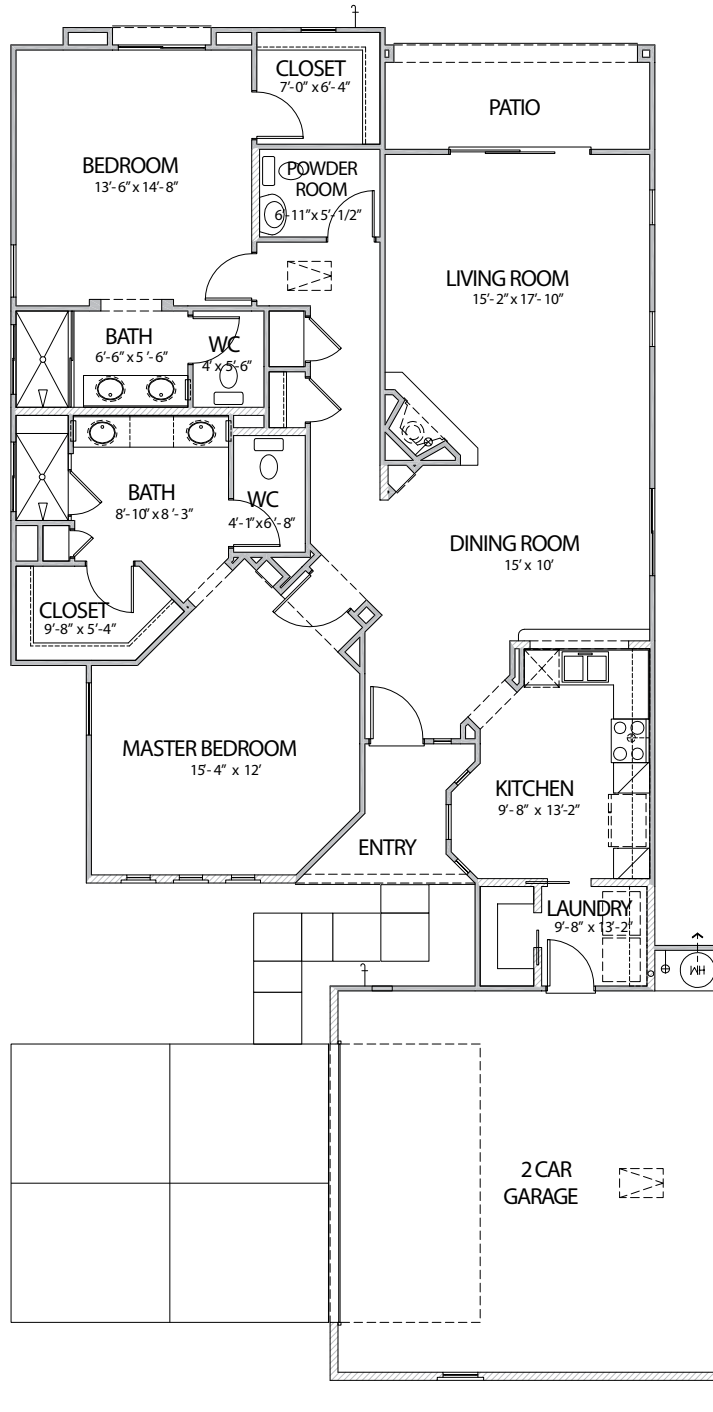

Corinthian Casita Floorplan

2 Bedroom 2 1/2 Bath | 1,665 SQ FT LIVABLE SPACE

Corinthian Casita Floorplan

2 Bedroom 2 ½ Bath | 1,665 SQ FT LIVABLE SPACE

Doric Casita Floorplan

2 Bedroom 2 1/2 Bath | 1,657 SQ FT LIVABLE SPACE

Doric Casita Floorplan

2 Bedroom 2 ½ Bath | 1,657 SQ FT LIVABLE SPACE

Roman Casita Floorplan

2 Bedroom 2 ½ Bath | 1,907 SQ FT LIVABLE SPACE

Roman Casita Floorplan

2 Bedroom 2 ½ Bath | 1,907 SQ FT LIVABLE SPACE

Tuscan Casita Floorplan

2 Bedroom 2 ½ Bath | 1,707 SQ FT LIVABLE SPACE

Tuscan Casita Floorplan

2 Bedroom 2 ½ Bath | 1,707 SQ FT LIVABLE SPACE