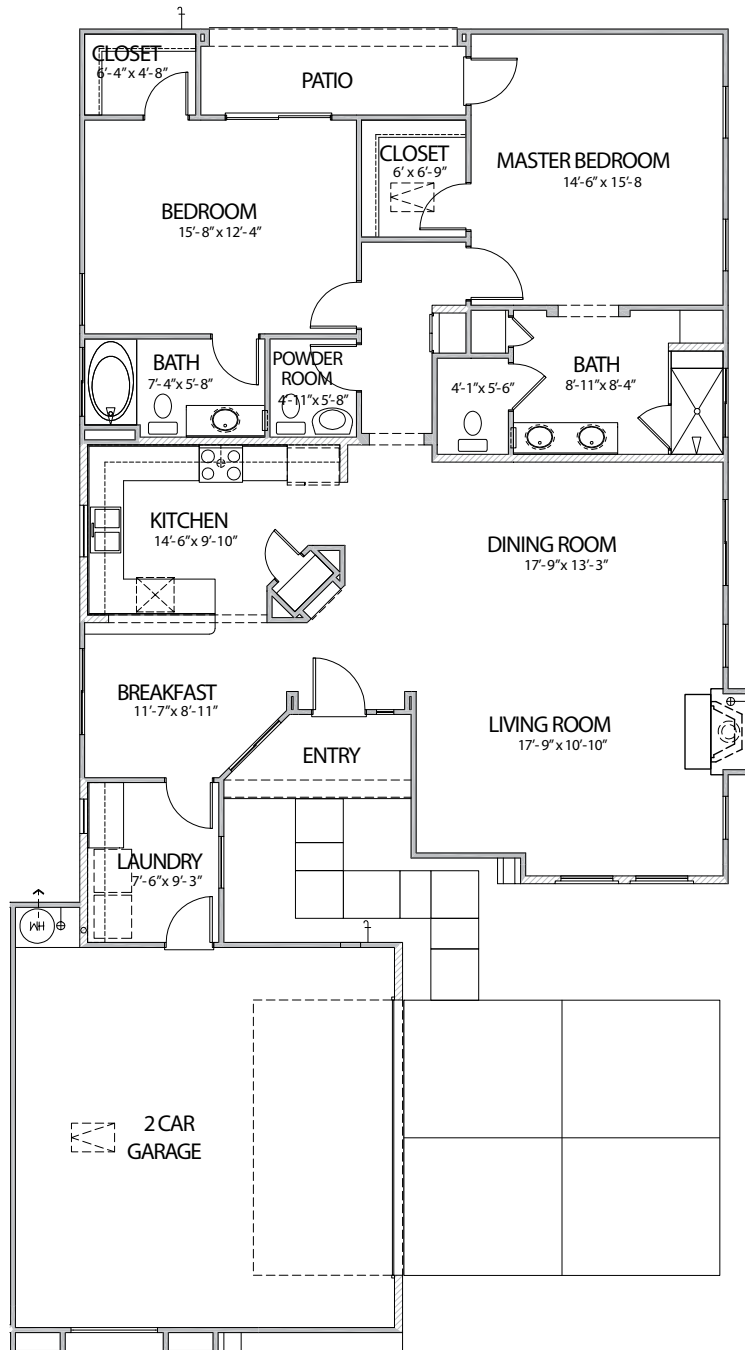

Corinthian Casita Floorplan

2 Bedroom 2 1/2 Bath | 1,665 SQ FT LIVABLE SPACE

Corinthian Casita Floorplan

2 Bedroom 2 ½ Bath | 1,665 SQ FT LIVABLE SPACE

Doric Casita Floorplan

2 Bedroom 2 1/2 Bath | 1,657 SQ FT LIVABLE SPACE

Doric Casita Floorplan

2 Bedroom 2 ½ Bath | 1,657 SQ FT LIVABLE SPACE

Roman Casita Floorplan

2 Bedroom 2 ½ Bath | 1,907 SQ FT LIVABLE SPACE

Roman Casita Floorplan

2 Bedroom 2 ½ Bath | 1,907 SQ FT LIVABLE SPACE

Tuscan Casita Floorplan

2 Bedroom 2 ½ Bath | 1,707 SQ FT LIVABLE SPACE

Tuscan Casita Floorplan

2 Bedroom 2 ½ Bath | 1,707 SQ FT LIVABLE SPACE