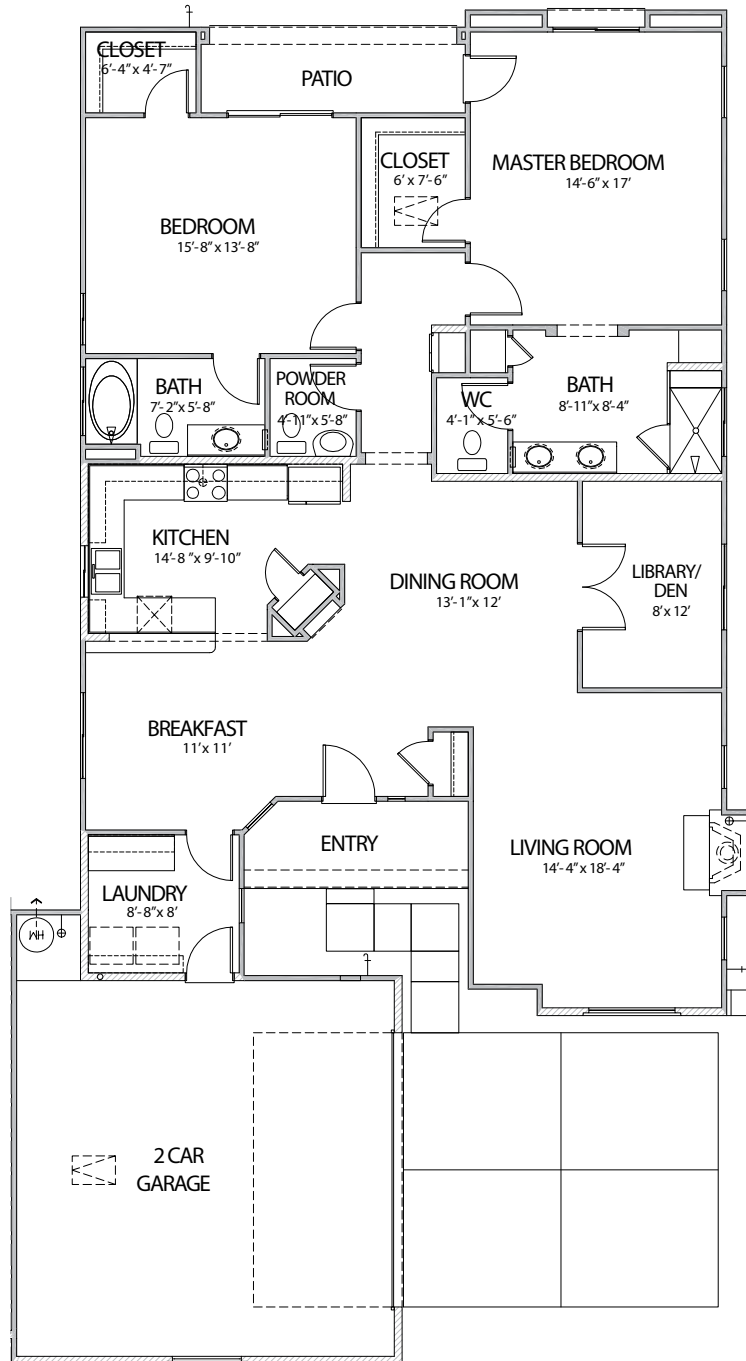

Corinthian Casita Floorplan

2 Bedroom 2 1/2 Bath | 1,665 SQ FT LIVABLE SPACE

Corinthian Casita Floorplan

2 Bedroom 2 ½ Bath | 1,665 SQ FT LIVABLE SPACE

Doric Casita Floorplan

2 Bedroom 2 1/2 Bath | 1,657 SQ FT LIVABLE SPACE

Doric Casita Floorplan

2 Bedroom 2 ½ Bath | 1,657 SQ FT LIVABLE SPACE

Roman Casita Floorplan

2 Bedroom 2 ½ Bath | 1,907 SQ FT LIVABLE SPACE

Roman Casita Floorplan

2 Bedroom 2 ½ Bath | 1,907 SQ FT LIVABLE SPACE

Tuscan Casita Floorplan

2 Bedroom 2 ½ Bath | 1,707 SQ FT LIVABLE SPACE

Tuscan Casita Floorplan

2 Bedroom 2 ½ Bath | 1,707 SQ FT LIVABLE SPACE