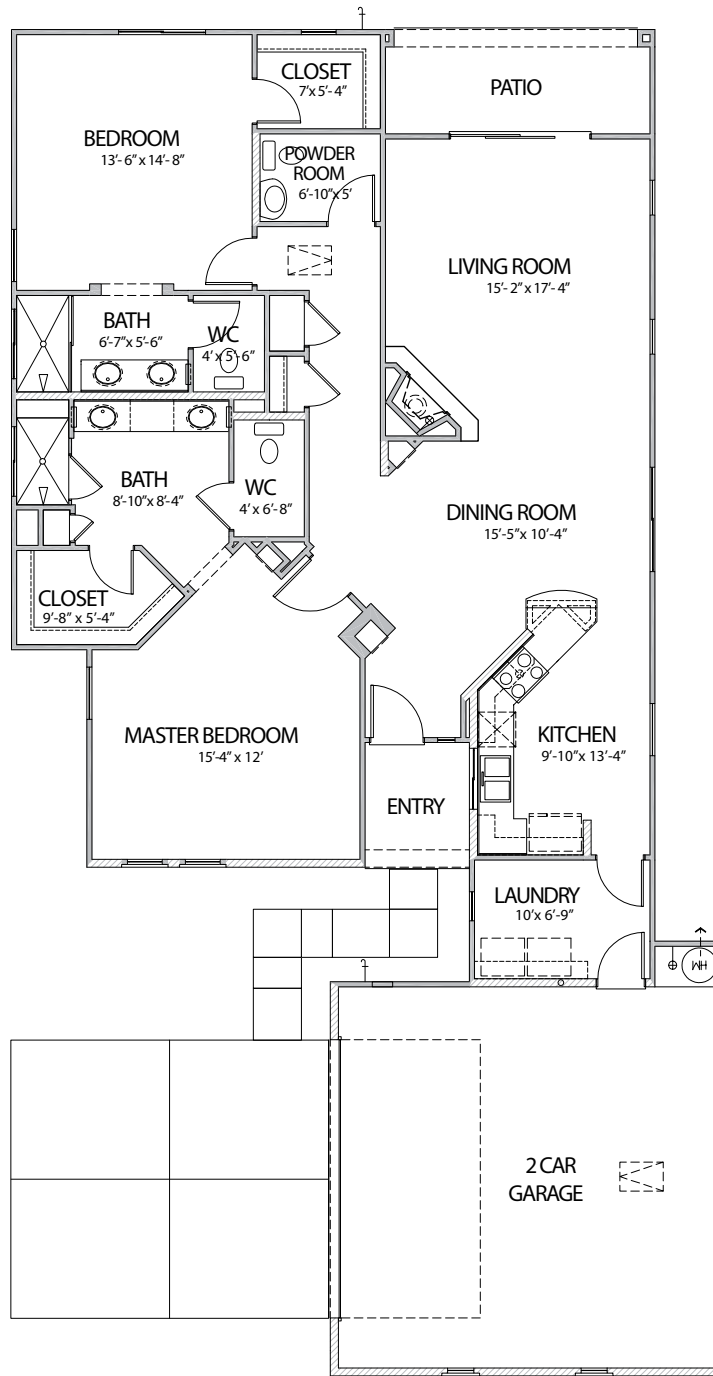

Corinthian Casita Floorplan

2 Bedroom 2 1/2 Bath | 1,665 SQ FT LIVABLE SPACE

Corinthian Casita Floorplan

2 Bedroom 2 ½ Bath | 1,665 SQ FT LIVABLE SPACE

Doric Casita Floorplan

2 Bedroom 2 1/2 Bath | 1,657 SQ FT LIVABLE SPACE

Doric Casita Floorplan

2 Bedroom 2 ½ Bath | 1,657 SQ FT LIVABLE SPACE

Roman Casita Floorplan

2 Bedroom 2 ½ Bath | 1,907 SQ FT LIVABLE SPACE

Roman Casita Floorplan

2 Bedroom 2 ½ Bath | 1,907 SQ FT LIVABLE SPACE

Tuscan Casita Floorplan

2 Bedroom 2 ½ Bath | 1,707 SQ FT LIVABLE SPACE

Tuscan Casita Floorplan

2 Bedroom 2 ½ Bath | 1,707 SQ FT LIVABLE SPACE