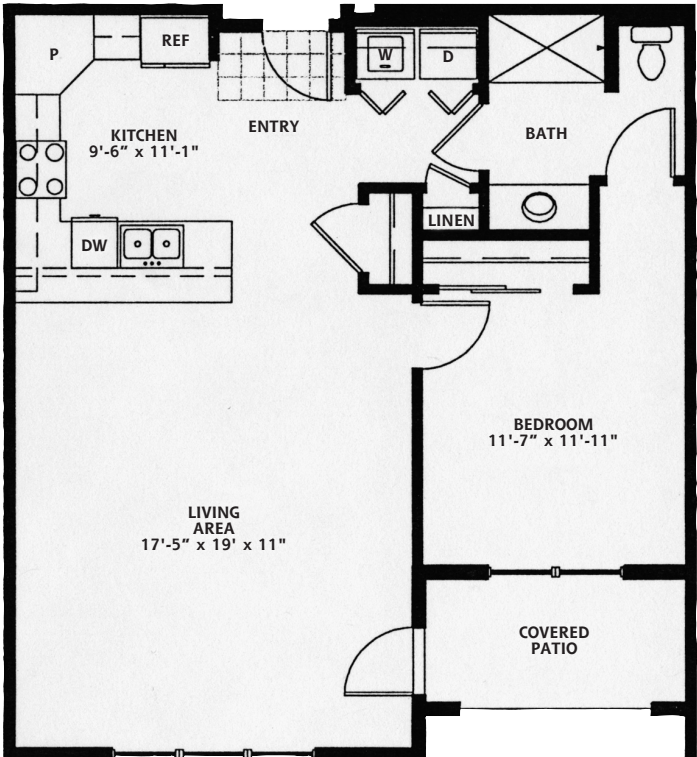

## REPRESENTATIVE FLOOR PLANS AT LA LOMA VILLAGE

Square footage is approximate and may vary according to location.

◀ **Unit B-1**  
1 Bedroom / 1 Bath  
Approx. 877 Sq. Ft.

**Unit B-2** ▶  
1 Bedroom / 1 Bath  
Approx. 880 Sq. Ft.